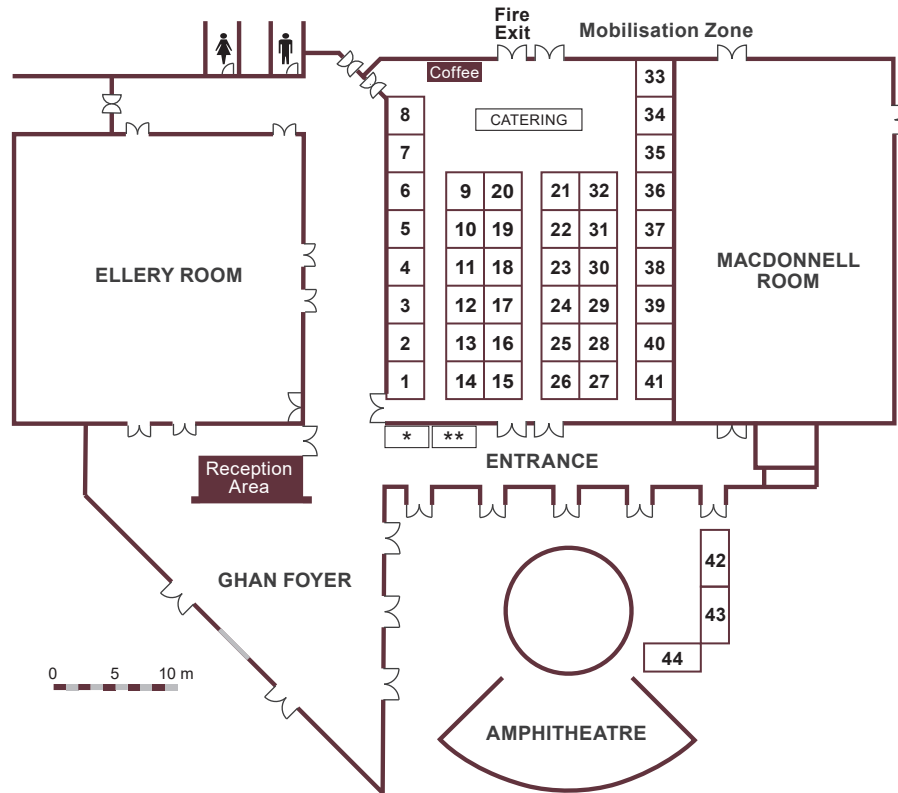

Alice Springs Mining Services Expo 2025

8–9 April 2025, Alice Springs Convention Centre

Booth and Exhibitors

- | | |
|---|---|
| 1 NT Geological Survey | 24 IMEC NT |
| 2 NT Geological Survey | 25 NT Smart Process Controls |
| 3 Titeline Drilling | 26 AMETS |
| 4 Australian Institute of Geoscientists | 27 Energy Power Systems Australia |
| 5 Alice Springs Helicopters | 28 4DBaru |
| 6 Atlas Copco Power Technique | 29 SciAps |
| 7 NT Recycling Solutions | 30 HeliMapping |
| 8 Thrifty Car & Truck Rental | 31 Jetstream Fuel Services |
| 9 DDH1 Drilling | 32 Intertek Minerals |
| 10 Terrex Seismic | 33 GEMSA NT |
| 11 Bureau Veritas Minerals | 34 Dynamics G-Ex |
| 12 Geoscience Australia | 35 Nautilus Aviation |
| 13 CSIRO | 36 SLR Consulting Australia |
| 14 Recharge Petroleum | 37 Patronus Resources |
| 15 Australian Geophysical Services | 38 North Australian Laboratories |
| 16 Northline | 39 Access Equipment Hire Group |
| 17 Wireline Services Group | 40 Australian Energy Producers |
| 18 Newmont | 41 Minerals Council of Australia |
| 19 Equipment Hub | 42 Country Diesel Maintenance |
| 20 GeoDrill Australia | 43 Westernex |
| 21 Evident Australia | 44 Don Kyatt Spare Parts |
| 22 MJ Drilling | * ICN NT |
| 23 Australian Laboratory Services | ** Dept Trade, Business and Asian Relations |